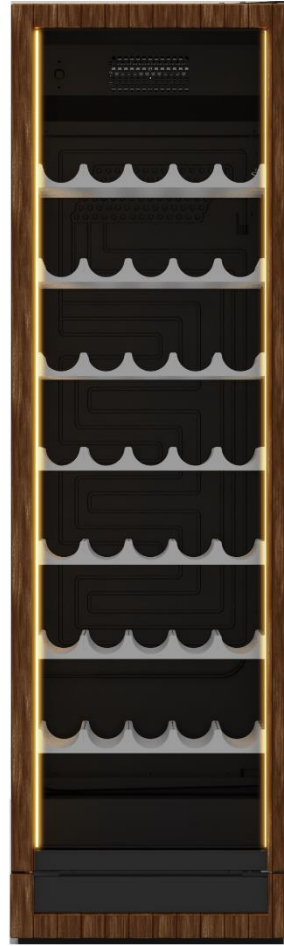

Private & Confidential

www.greencooler.com.tr

WINE TABLE

Minimum Order Quantity : 50 pcs

Private & Confidential

www.greencooler.com.tr

WINE TABLE

Minimum Order Quantity : 50 pcs