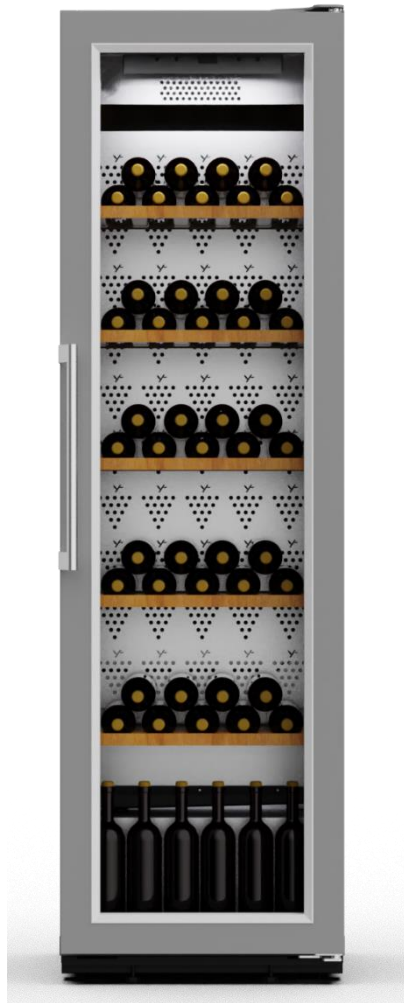

www.greencooler.com.tr

TRANSITION

Minimum Order Quantity : 50 pcs

Private & Confidential

greencooler

www.greencooler.com.tr

FUL

Minimum Order Quantity : 50 pcs