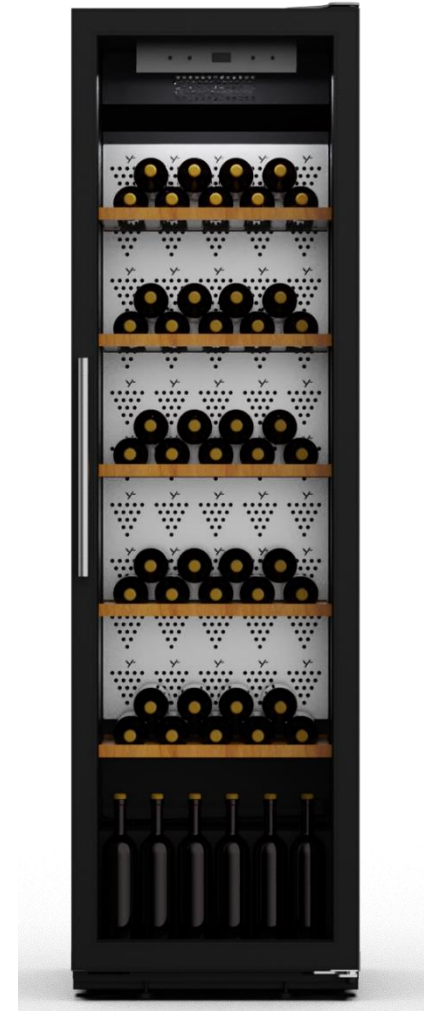

FUL

Minimum Order Quantity : 50 pcs

Private & Confidential

www.greencooler.com.tr