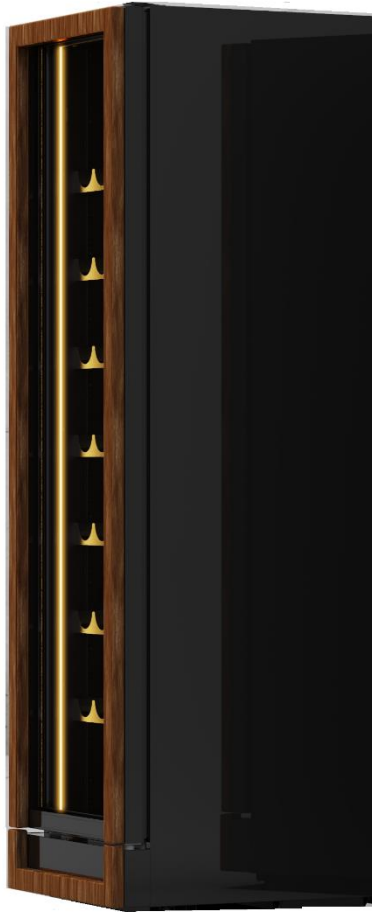

Private & Confidential

www.greencooler.com.tr

WINE TABLE

Minimum Order Quantity : 50 pcs

Private & Confidential

www.greencooler.com.tr

WINE TABLE

Minimum Order Quantity : 50 pcs