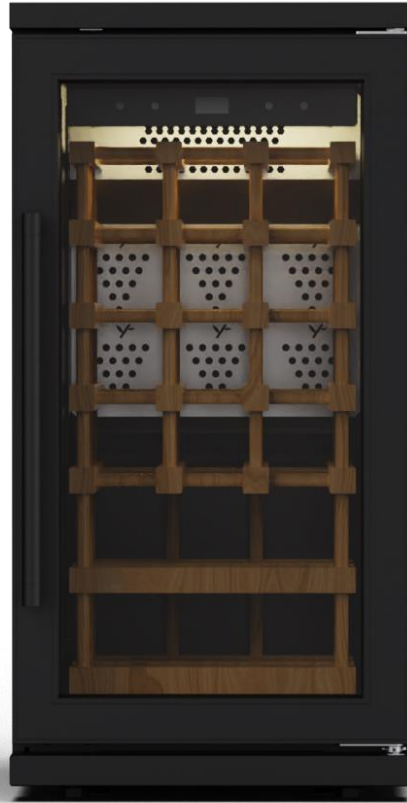

WOOD CUBE

Minimum Order Quantity : 50 pcs

Private & Confidential

greencooler

www.greencooler.com.tr